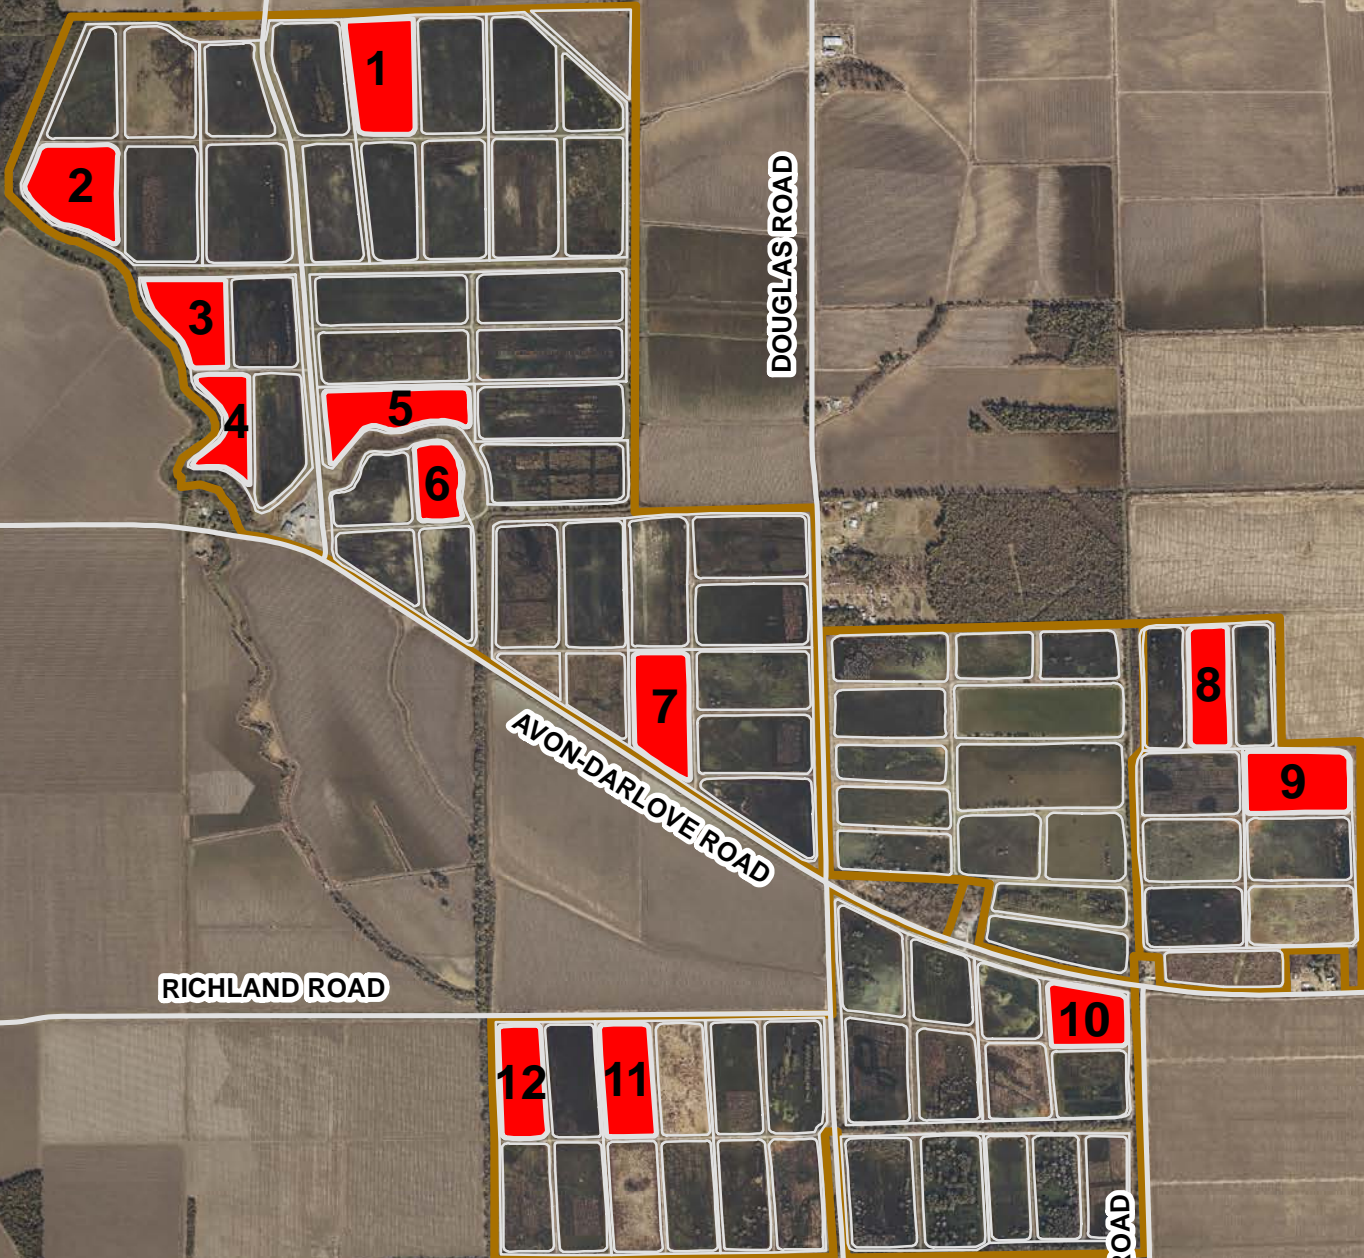

SCALE: 1" = 2,000'

BUTCH WILSON ROAD

DOUGLAS ROAD

WEST PARK ROAD

AVON-DARLOVE ROAD

RICHLAND ROAD

DIANE KING ROAD

**MUSCADINE FARMS  
2022 TEAL MAP**